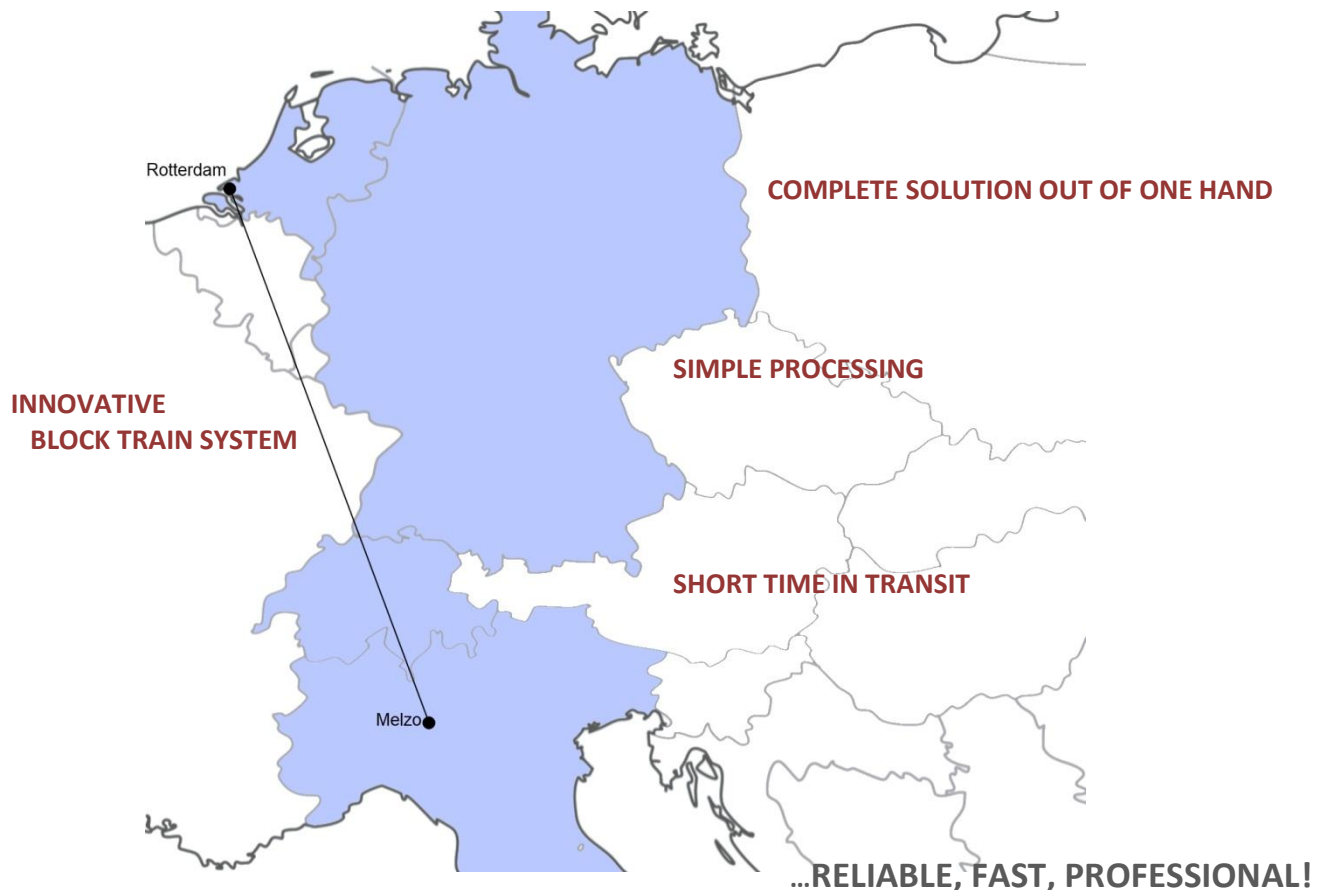

TIMETABLE (06.08.2013)

Product: Rotterdam Rail Service
Seaport: Rotterdam RSC / Maasvlakte / Euromax
Terminal: Melzo (via Frenkendorf CT)

North > South	Monday	Tuesday	Wednesday	Thursday	Friday	Saturday	Sunday
Booking circuit		FRI 12:00	MON 12:00				THU 12:00
Slot Euromax		MON 23:00- TUE 02:00	TUE 14:00- TUE 17:00				FRI 14:00- FRI 17:00
Slot Maasvlakte		TUE 04:00- TUE 10:30	WED 00:00- WED 11:00				FRI 22:00- SAT 12:00
Slot RSC		TUE 13:00- TUE 16:00	WED 14:00- WED 16:30				SAT 15:00- SAT 18:00
Departure Rotterdam		TUE 18:00	WED 18:00				SUN 18:00
Arrival Melzo		SAT 06:00	SAT 06:00				THU 06:00

South>North	Monday	Tuesday	Wednesday	Thursday	Friday	Saturday	Sunday
Booking circuit		MON 12:00		WED 12:00			
Closing Melzo		TUE 16:00		THU 16:00			
Departure Melzo		TUE 19:00		THU 19:00			
Slot RSC		THU 14:00- THU 17:00		TUE 13:45- TUE 15:45			
Slot Maasvlakte		THU 20:00- FRI 03:00		TUE 00:00- WED 11:00			
Slot Euromax		on demand		TUE 18:00- TUE 22:00			

***Dispositive Train on demand**

TIMETABLE (06.08.2013)

Product: Rotterdam Rail Service
Seaport: Rotterdam RSC / Maasvlakte / Euromax
Terminal: Melzo (via Frenkendorf CT)

PRODUCT DESCRIPTION

Through this innovative service we provide our customers a fully reliable and environment-friendly connection between Rotterdam and the greater Milan area, one of the most important centers of logistic and forwarding industry in Italy.