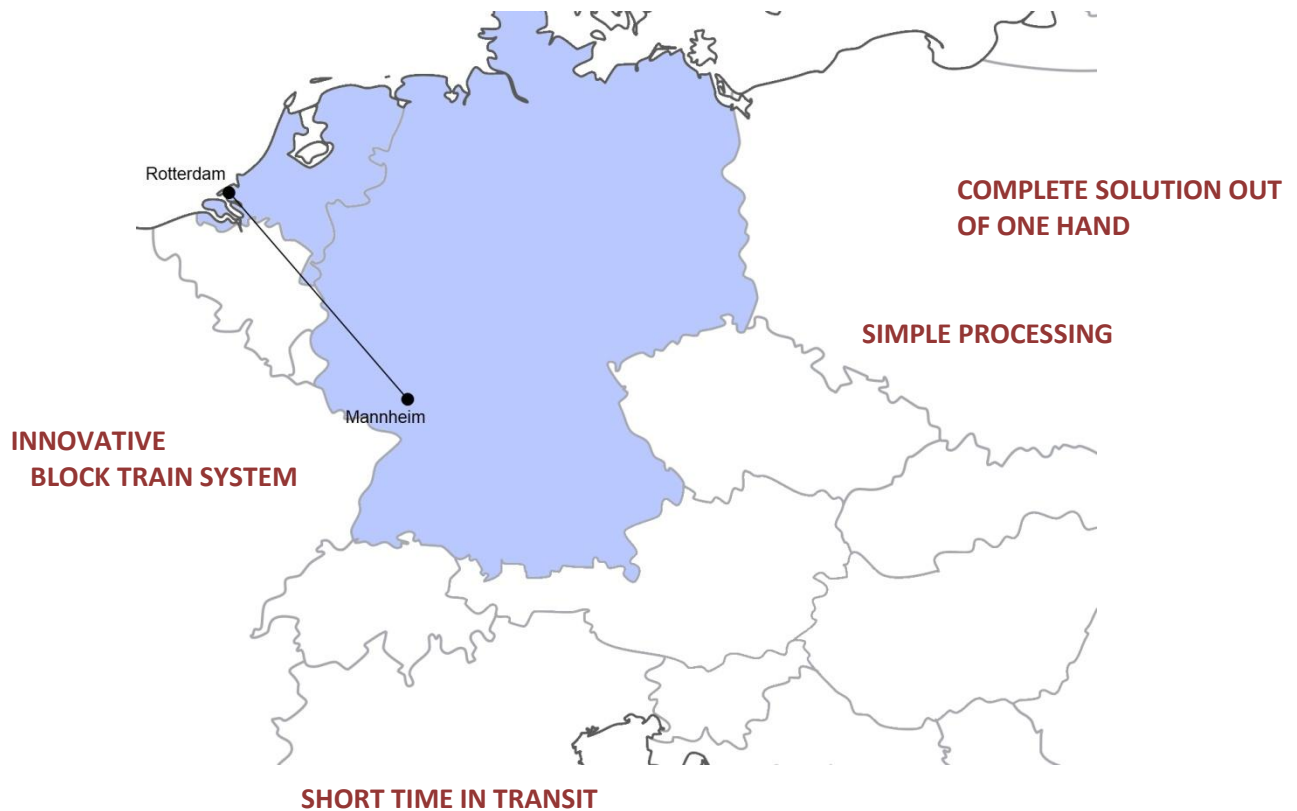

TIMETABLE (15.02.2013)

Product: Rotterdam Rail Service
Seaport: Rotterdam
Terminal: Mannheim Hgbf.

North > South	Monday	Tuesday	Wednesday	Thursday	Friday	Saturday	Sunday
Booking circuit		MON 14:00		WED 14:00			FRI 14:00
Closing		TUE 07:00		THU 07:00			SUN 07:00
Availability Mannheim		THU 18:00		SAT 12:00			TUE 18:00

Booking circuit is depending as well on free capacities! Cancellation deadline the working day (MO-FR) before departure at 12 a.m.!

...RELIABLE, FAST, PROFESSIONAL!

South > North	Monday	Tuesday	Wednesday	Thursday	Friday	Saturday	Sunday
Booking circuit		TUE 12:00		THU 12:00		FRI 12:00	
Closing		TUE 16:00		THU 16:00		FRI 19:00	
Availability RSC		WED 11:00		FRI 11:00		SUN 21:00	
Availability Maasvlakte		WED 23:00		FRI 23:00		MON 07:00	

The times given are no delivery dates. Errors and omissions excepted.