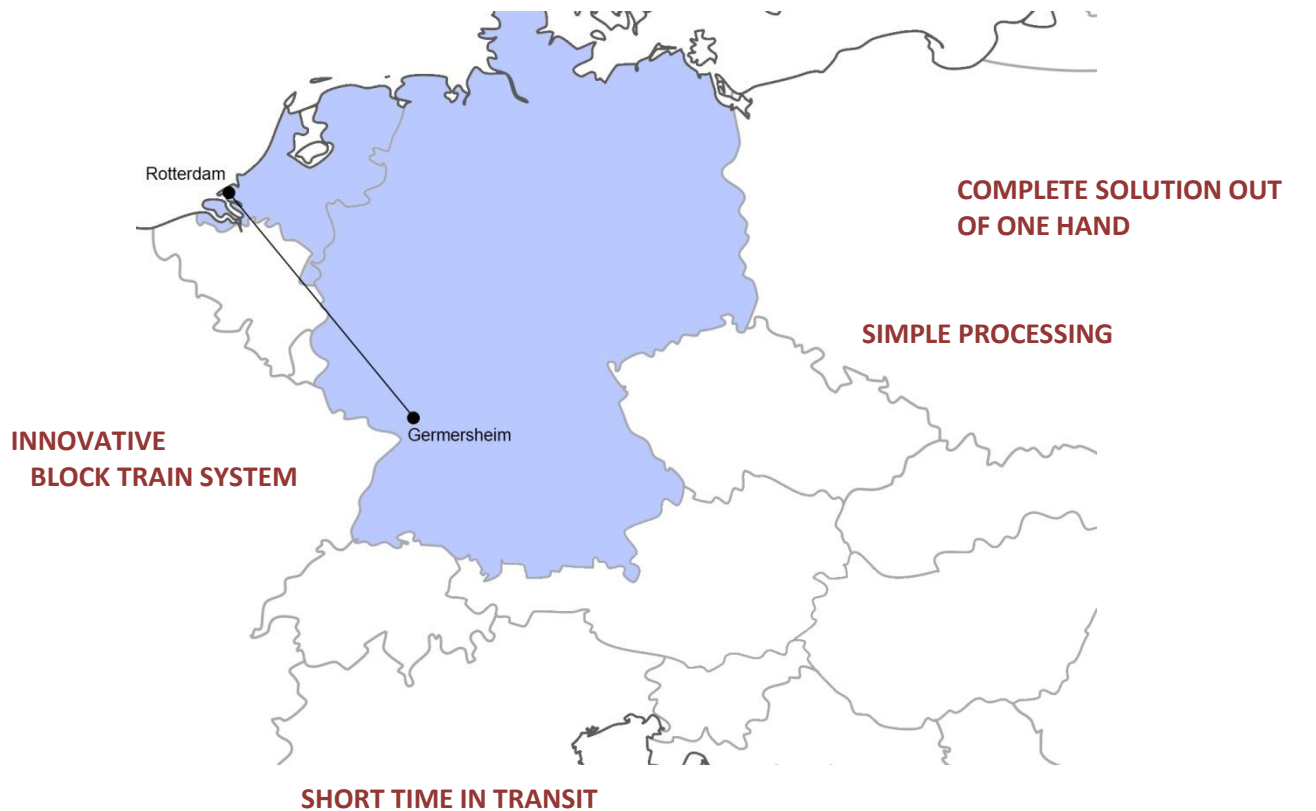

TIMETABLE (15.02.2013)

Product: Rotterdam Rail Service
Seaport: Rotterdam
Terminal: Germersheim DP World Terminal

North > South	Monday	Tuesday	Wednesday	Thursday	Friday	Saturday	Sunday
Booking circuit		MON 12:00		WED 12:00			FRI 12:00
Closing		MON 12:00		WED 12:00			SAT 10:00
Availability Germersheim		WED 15:30		FRI 15:30			MON 15:30

Booking circuit is depending as well on free capacities! Cancellation deadline the working day (MO-FR) before departure at 12 a.m.!

...RELIABLE, FAST, PROFESSIONAL!

South > North	Monday	Tuesday	Wednesday	Thursday	Friday	Saturday	Sunday
Booking circuit	FRI 12:00		TUE 12:00		THU 12:00		
Closing	FRI 17:00		TUE 17:00		THU 17:00		
Availability RSC	TUE 11:00		THU 11:00		SAT 11:00		
Availability Maasvlakte	TUE 23:00		THU 23:00		SUN 08:00		

The times given are no delivery dates. Errors and omissions excepted.