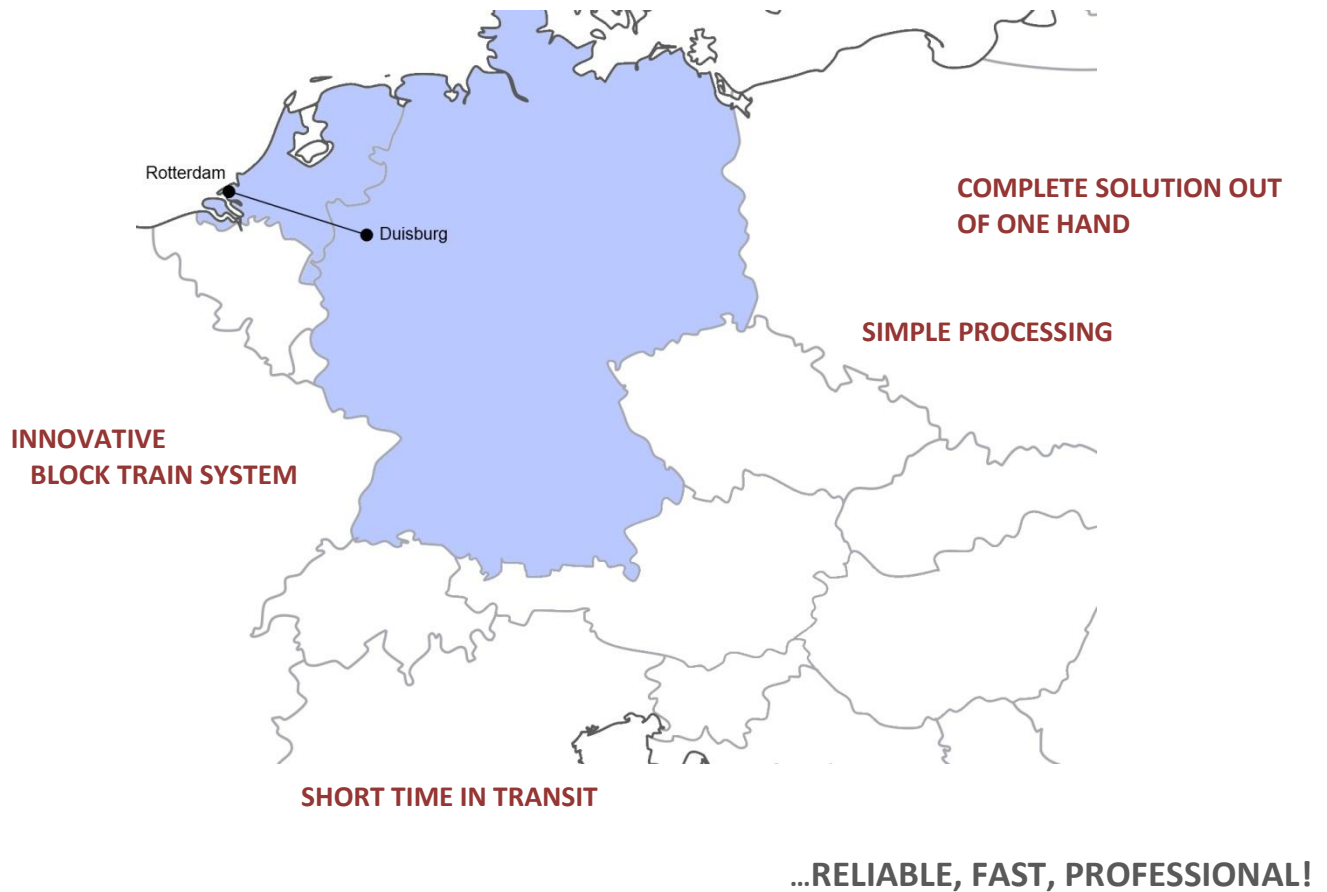

TIMETABLE (15.02.2013)

Product: Rotterdam Rail Service
Seaport: Rotterdam
Terminal: Duisburg DIT

North > South	Monday	Tuesday	Wednesday	Thursday	Friday	Saturday	Sunday
Booking circuit	FRI 12:00	MON 12:00	TUE 12:00	WED 12:00	THU 12:00		FRI 12:00
Closing	SUN 12:00	MON 12:00	TUE 12:00	WED 12:00	THU 12:00		SAT 12:00
Availability Duisburg	TUE 04:00	WED 04:00	THU 04:00	FRI 04:00	SAT 04:00		MON 04:00

Booking circuit is depending as well on free capacities! Cancellation deadline the working day (MO-FR) before departure at 12 a.m.!

South > North	Monday	Tuesday	Wednesday	Thursday	Friday	Saturday	Sunday
Booking circuit	FRI 14:00	MON 14:00	TUE 14:00	WED 14:00	THU 14:00	FRI 14:00	
Closing	SAT 12:00	MON 18:00	TUE 18:00	WED 18:00	THU 18:00	FRI 18:00	
Availability RSC	MON 19:00	TUE 19:00	WED 19:00	THU 19:00		SAT 19:00	
Availability Maasvlakte	TUE 01:00	WED 01:00	THU 01:00	FRI 01:00	SUN 01:00	MON 01:00	

The times given are no delivery dates. Errors and omissions excepted.