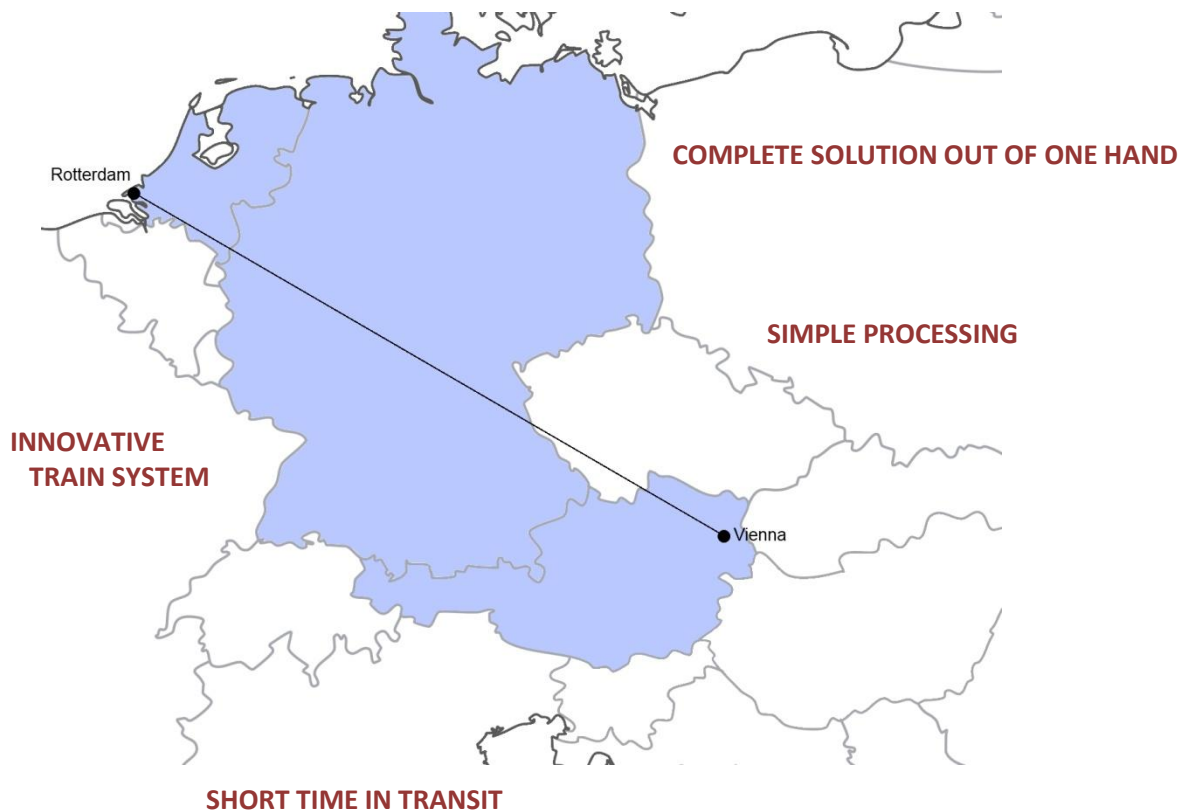

TIMETABLE (15.02.2013)

Product: Rotterdam Rail Service
Seaport: Rotterdam Maasvlakte
Terminal: Wien Freudenuer Hafen CCT / Terminal 1

North> South	Monday	Tuesday	Wednesday	Thursday	Friday	Saturday	Sunday
Booking circuit	FRI 17:00	FRI 17:00	MON 12:00	TUE 12:00	WED 12:00		FRI 17:00
Closing	SAT 18:00	SUN 18:00	MON 18:00	TUE 18:00	WED 18:00		FRI 18:00
Departure Rotterdam	MON 11:00	TUE 11:00	WED 11:00	THU 11:00	FRI 11:00		SUN 11:00
Arrival Vienna	WED 10:00	FRI 13:00	FRI 13:00	MON 07:00	MON 07:00		WED 10:00

Booking circuit is depending as well on free capacities!
Cancellation deadline the working day (MON-FRI) before departure at 12 a.m.!

...RELIABLE, FAST, PROFESSIONAL

South > North	Monday	Tuesday	Wednesday	Thursday	Friday	Saturday	Sunday
Booking circuit		MON 12:00	TUE 12:00		THU 12:00	FRI 12:00	
Closing		MON 18:00	TUE 18:00		THU 18:00	FRI 18:00	
Departure Vienna		TUE 17:00	WED 17:00		FRI 17:00	SAT 10:00	
Arrival Rotterdam		SAT 21:00	SUN 21:00		MON 21:00	WED 21:00	

The times given are no delivery dates. Errors and omissions excepted.