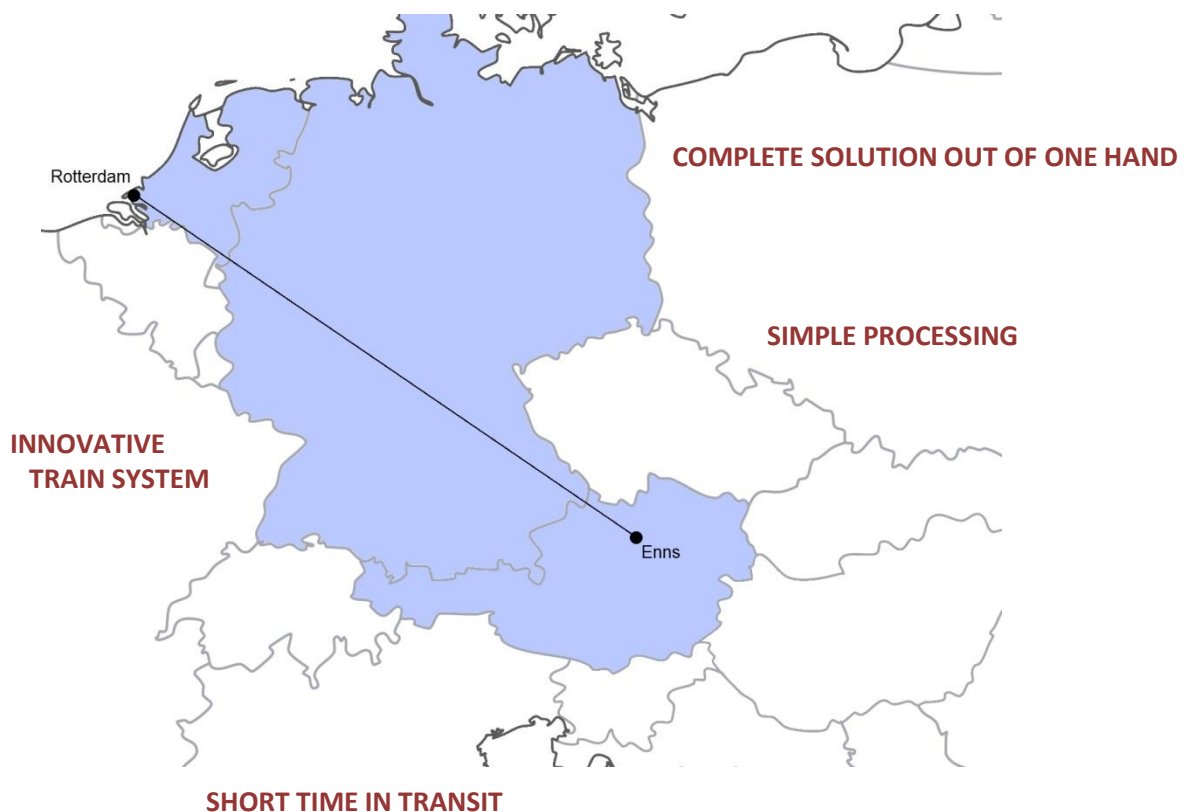

TIMETABLE (15.02.2013)

Product: Rotterdam Rail Service
Seaport: Rotterdam Maasvlakte
Terminal: Ennshafen CCT

North> South	Monday	Tuesday	Wednesday	Thursday	Friday	Saturday	Sunday
Booking circuit	FRI 17:00	FRI 17:00	MON 12:00	TUE 12:00	WED 12:00		FRI 17:00
Closing	SAT 18:00	SUN 18:00	MON 18:00	TUE 18:00	WED 18:00		FRI 18:00
Departure Rotterdam	MON 11:00	TUE 11:00	WED 11:00	THU 11:00	FRI 11:00		SUN 11:00
Arrival Enns	THU 07:00	MO 07:00	MO 07:00	TUE 07:00	TUE 07:00		THU 07:00

Booking circuit is depending as well on free capacities!
Cancellation deadline the working day (MON-FRI) before departure at 12 a.m.!

...RELIABLE, FAST, PROFESSIONAL

South > North	Monday	Tuesday	Wednesday	Thursday	Friday	Saturday	Sunday
Booking circuit		MON 12:00	TUE 12:00		THU 12:00		
Closing		MON 18:00	TUE 18:00		THU 18:00		
Departure Enns		TUE 06:00	WED 06:00		FRI 06:00		
Arrival Rotterdam		SAT 21:00	SUN 21:00		MON 21:00 WED 21:00		

The times given are no delivery dates. Errors and omissions excepted.