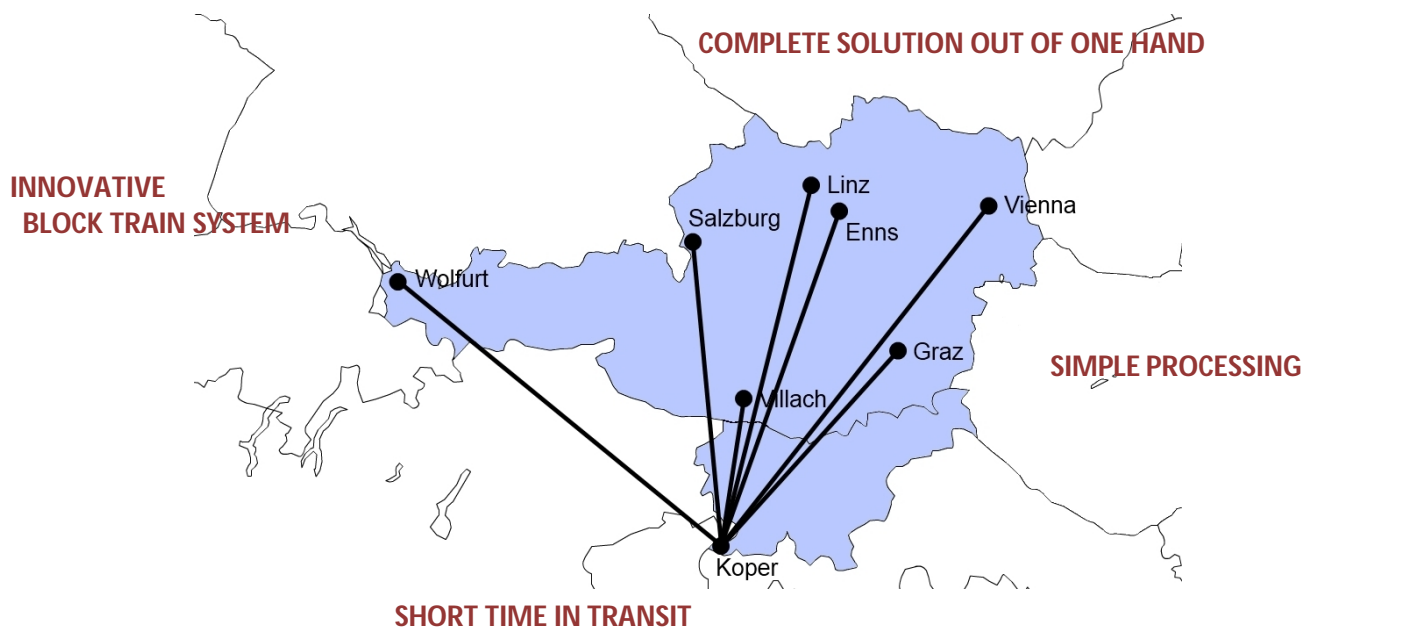

TIMETABLE (01.01.2017)

Product: Koper Rail Service
Seaport: Koper Luka
Terminal: Salzburg CCT

South > North	Monday	Tuesday	Wednesday	Thursday	Friday	Saturday	Sunday
Booking circuit	FRI 12:00	MON 12:00	TUE 12:00	WED 12:00	THU 12:00		
Closing	MON 15:00	TUE 15:00	WED 15:00	THU 15:00	FRI 15:00		
Departure Koper	MON 20:00	TUE 20:00	WED 20:00	THU 20:00	FRI 20:00		
Arrival Salzburg	WED 10:00	THU 10:00	FRI 10:00	SAT 10:00	MON 10:00		

... RELIABLE, FAST, PROFESSIONAL!

North > South	Monday	Tuesday	Wednesday	Thursday	Friday	Saturday	Sunday
Booking circuit	MON 10:00	TUE 10:00	WED 10:00	THU 10:00	FRI 10:00		
Closing	MON 17:00	TUE 17:00	WED 17:00	THU 17:00	FRI 17:00		
Departure Salzburg	MON 21:00	TUE 21:00	WED 21:00	THU 21:00	FRI 21:00		
Arrival Koper	WED 10:00	THU 10:00	FRI 10:00	SAT 10:00	TUE 10:00		

TIMETABLE (01.01.2017)

Product: Koper Rail Service
Seaport: Koper Luka
Terminal: Salzburg CCT

PRODUCT DESCRIPTION

The train connection to Salzburg (via Villach) is an important part of our service to/from Koper. Local industry in the Salzburg and/or Tirol areas, as well as south-eastern German destinations can be effectively operated via terminal Salzburg.