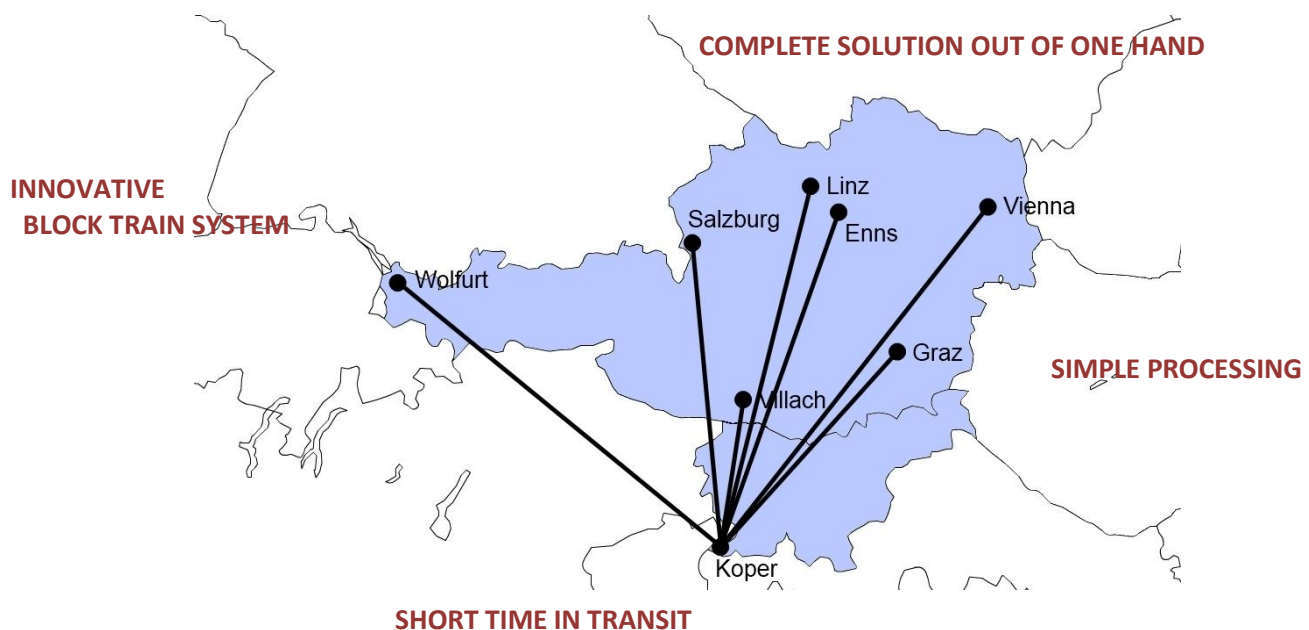

TIMETABLE (19.02.2014)

Product: Koper Rail Service
Seaport: Koper Luka
Terminal: Graz Süd CCT

South > North	Monday	Tuesday	Wednesday	Thursday	Friday	Saturday	Sunday
Booking circuit		MON 15:00	TUE 15:00	WED 15:00			FRI 12:00
Closing		MON 17:00	TUE 17:00	WED 17:00			SAT 17:00
Departure Koper		TUE 22:00	WED 22:00	THU 22:00			SUN 22:00
Arrival Graz		WED 06:00	THU 06:00	FRI 06:00			MON 06:00

Booking circuit is depending as well on free capacities!
 Cancellation deadline the working day (MO-FR) before departure at 12 a.m.!

...RELIABLE, FAST, PROFESSIONAL!

North > South	Monday	Tuesday	Wednesday	Thursday	Friday	Saturday	Sunday
Booking circuit	FRI 12:00		TUE 15:00	WED 15:00	THU 15:00		
Closing	FRI 17:00		TUE 17:00	WED 17:00	THU 17:00		
Departure Graz	MON 11:00		WED 11:00	THU 11:00	FRI 11:00		
Arrival Koper	TUE 06:00		THU 06:00	FRI 06:00	SAT 06:00		

The times given are no delivery dates. Errors and omissions excepted.

TIMETABLE (19.02.2014)

Product: Koper Rail Service
Seaport: Koper Luka
Terminal: Graz Süd CCT

PRODUCT DESCRIPTION

With this regular train service we offer high quality container transports between the Port of Koper and Cargo Center Graz, one of the most important logistic centers for the South-Eastern Europe. Due to the favorable geographical position of the terminal Graz the customers benefit from direct train connections with short transit times, which have a positive impact on the business development in the southern area of Austria. Via Cargo Center Graz other terminals in Austria and other European countries can be reached.