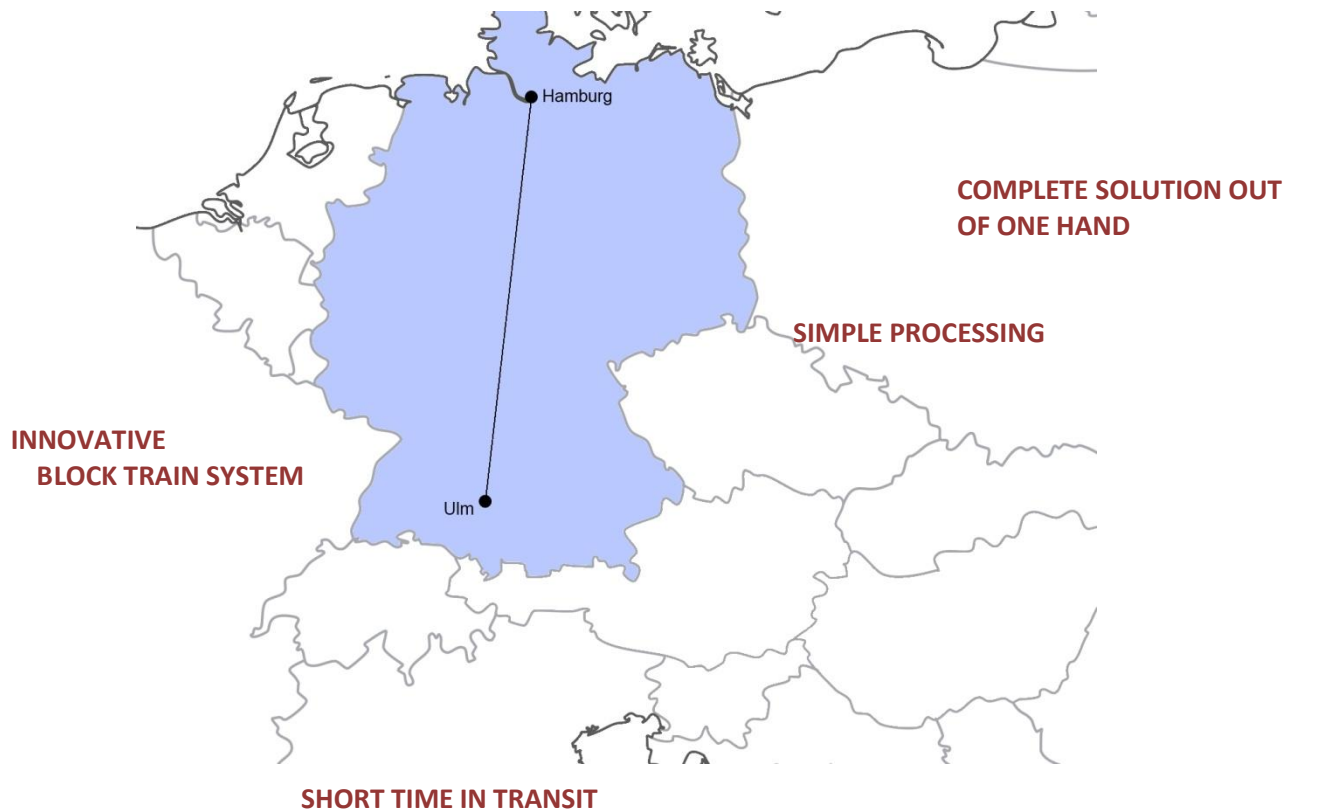

TIMETABLE (16.05.2014)

Product: Hamburg Rail Service
Seaport: Hamburg
Terminal: Ulm Ubf.

South > North	Monday	Tuesday	Wednesday	Thursday	Friday	Saturday	Sunday
Booking circuit	FRI 12:00	MON 12:00	TUE 12:00	WED 12:00	THU 12:00	FRI 12:00	
Closing	FRI 13:00	MON 13:00	TUE 13:00	WED 13:00	THU 13:00	FRI 13:00	
Departure EKOM		TUE 20:00	WED 20:00	THU 20:00	FRI 20:00	SAT 20:00	
Departure CTA	MON 20:00	TUE 20:00	WED 20:00	THU 20:00	FRI 20:00	SAT 20:00	
Departure CTB	MON 20:00		WED 20:00		FRI 20:00		
Arrival Ulm	TUE 12:00	WED 12:00	THU 12:00	FRI 12:00	SAT 12:00	MON 05:00	

...RELIABLE, FAST, PROFESSIONAL!

North > South	Monday	Tuesday	Wednesday	Thursday	Friday	Saturday	Sunday
Booking circuit	FRI 12:00	MON 12:00	TUE 12:00	WED 12:00	THU 12:00	FRI 12:00	FRI 12:00
Closing	MON 17:30	TUE 17:30	WED 17:30	WED 10:30	FRI 17:30	SAT 16:30	SAT 16:30
Departure	MON 18:15	TUE 18:15	WED 18:15	THU 18:15	FRI 18:15	SUN 16:45	SUN 16:45
Arrival EKOM	TUE 15:15		THU 15:15	FRI 05:00	SAT 15:15	SUN 14:00	
Arrival CTA	TUE 15:15	WED 15:15	THU 15:15	FRI 15:15	SAT 15:15	SUN 14:00	MON 11:45
Arrival CTB		WED 15:15		FRI 15:15		SUN 14:00	MON 11:45

TIMETABLE (16.05.2014)

Product: Hamburg Rail Service
Seaport: Hamburg
Terminal: Ulm Ubf.

PRODUCT DESCRIPTION

Fast, reliable, highly competitive – these are the main features of our daily service from Hamburg to terminal Ulm v.v., an important hub not only for the neighboring German region, but also in connection with Austrian (Vorarlberg area) and Swiss destinations.