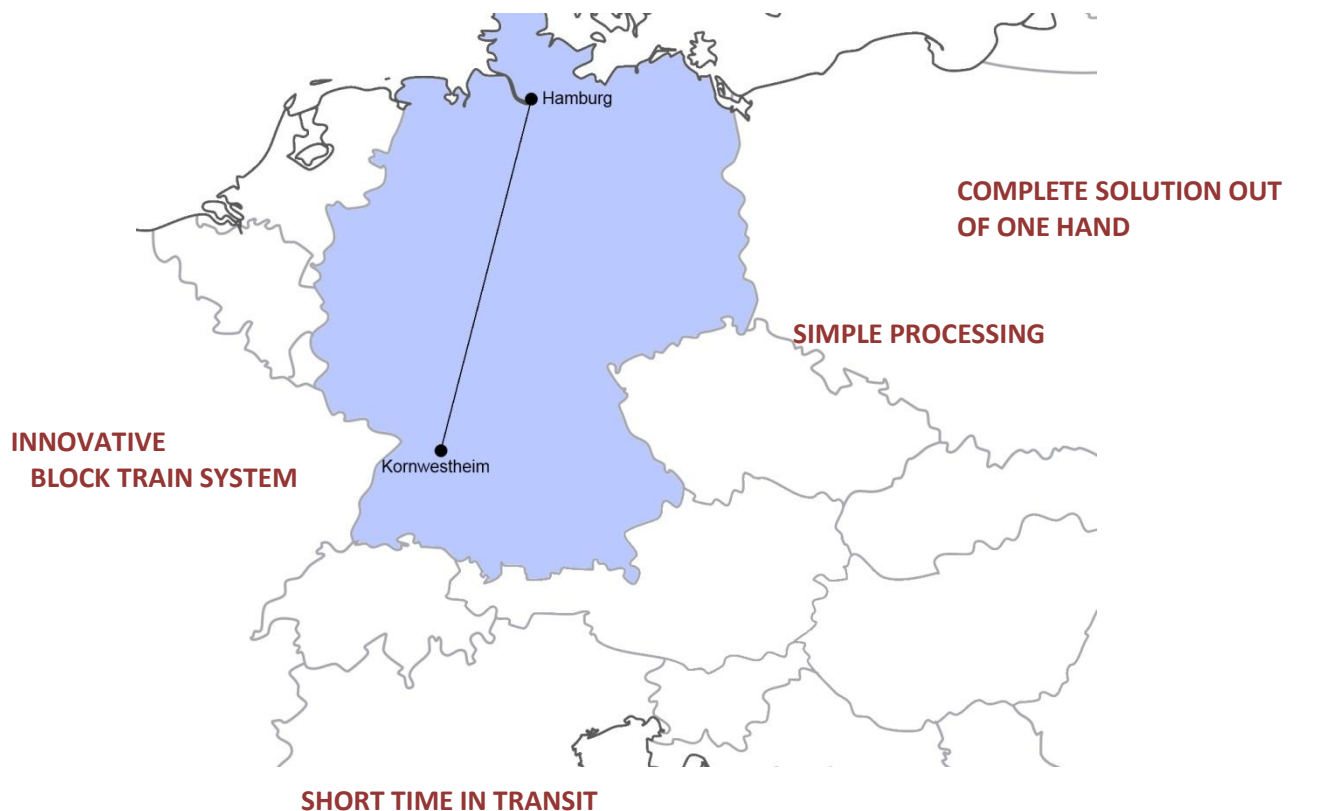

TIMETABLE (18.12.2013)

Product: Hamburg Rail Service
Seaport: Hamburg
Terminal: Kornwestheim Ubf.

South > North	Monday	Tuesday	Wednesday	Thursday	Friday	Saturday	Sunday
Booking circuit	FRI 12:00	MON 12:00	TUE 12:00	WED 12:00	THU 12:00		
Closing	FRI 13:00	MON 13:00	TUE 13:00	WED 13:00	THU 13:00		
Departure Hamburg	MON 20:00	TUE 20:00	WED 20:00	THU 20:00	FRI 20:00		
Arrival Kornwestheim	TUE 12:00	WED 12:00	THU 12:00	FRI 12:00	MON 12:00		

...RELIABLE, FAST, PROFESSIONAL!

North > South	Monday	Tuesday	Wednesday	Thursday	Friday	Saturday	Sunday
Booking circuit	FRI 12:00	MON 12:00	TUE 12:00	WED 12:00	THU 12:00		
Closing	MON 16:00	TUE 16:00	WED 16:00	THU 16:00	THU 15:30		
Departure	MON 17:57	TUE 17:57	WED 17:57	THU 17:57	FRI 17:57		
Arrival EKOM	TUE 14:00	WED 14:00	THU 14:00	FRI 14:00	MON 14:00		
Arrival CTA	TUE 14:00	WED 14:00	THU 14:00	FRI 14:00	MON 14:00		
Arrival CTB	TUE 14:00	WED 14:00	THU 14:00	FRI 14:00	MON 14:00		

TIMETABLE (18.12.2013)

Product: Hamburg Rail Service
Seaport: Hamburg
Terminal: Kornwestheim Ubf.

PRODUCT DESCRIPTION

Through this innovative service we provide our customers a fully reliable and environment-friendly connection between the Northern German Sea Ports and one of the most important inner German industrial and economical region.