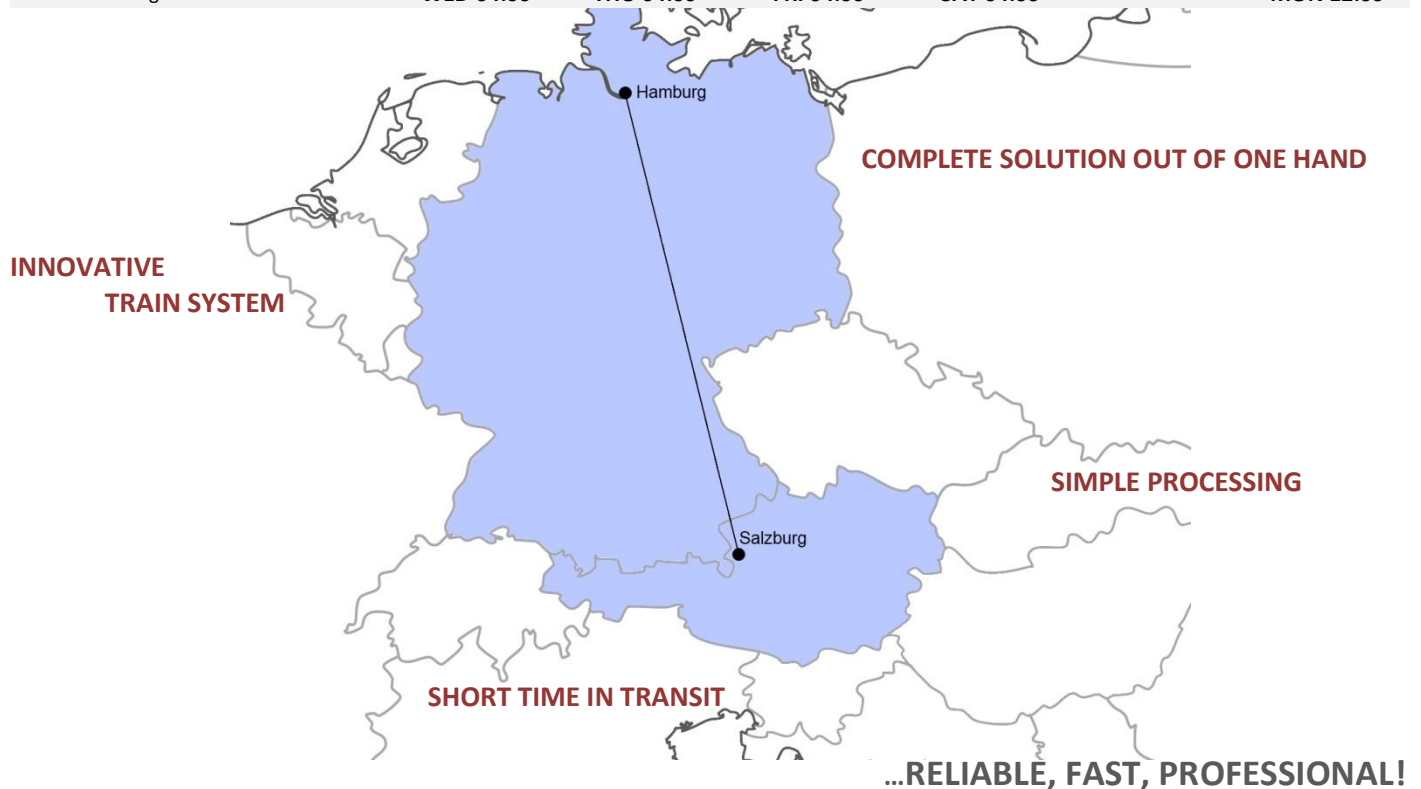

TIMETABLE (12.12.2016)

Product: Hamburg Rail Service
Seaport: Hamburg
Terminal: Salzburg Hauptbahnhof CCT

North > South	Monday	Tuesday	Wednesday	Thursday	Friday	Saturday	Sunday
Slot EKOM		MON 13:00- MON 18:00	TUE 13:00- TUE 18:00	WED 13:00- WED 18:00	THU 13:00- THU 18:00		
Slot CTA		MON 14:45- MON 19:15	TUE 12:45- TUE 17:15	WED 14:45- WED 19:15	THU 14:15- THU 18:45		SUN 09:00- SUN 13:00
Slot CTB		MON 09:50- MON 14:50	TUE 13:50- TUE 18:50	WED 09:45- WED 13:45	THU 13:50- THU 18:50		SUN 09:30- SUN 14:30
Slot CTT		MON 07:00- MON 12:00	TUE 06:00- TUE 12:00	MON 07:00- MON 12:00	THU 13:00- THU 18:00		
Arrival Salzburg		WED 04:00	THU 04:00	FRI 04:00	SAT 04:00		MON 12:00

TIMETABLE (12.12.2016)

Product: Hamburg Rail Service
Seaport: Hamburg
Terminal: Salzburg Hauptbahnhof CCT

PRODUCT DESCRIPTION

This is our connection between Hamburg and Salzburg. By this train we are completing our service range and are providing for You the possibility to transport Your containers not only to and from the west of Austria quickly and for competitive prices but as well to the south of Germany.