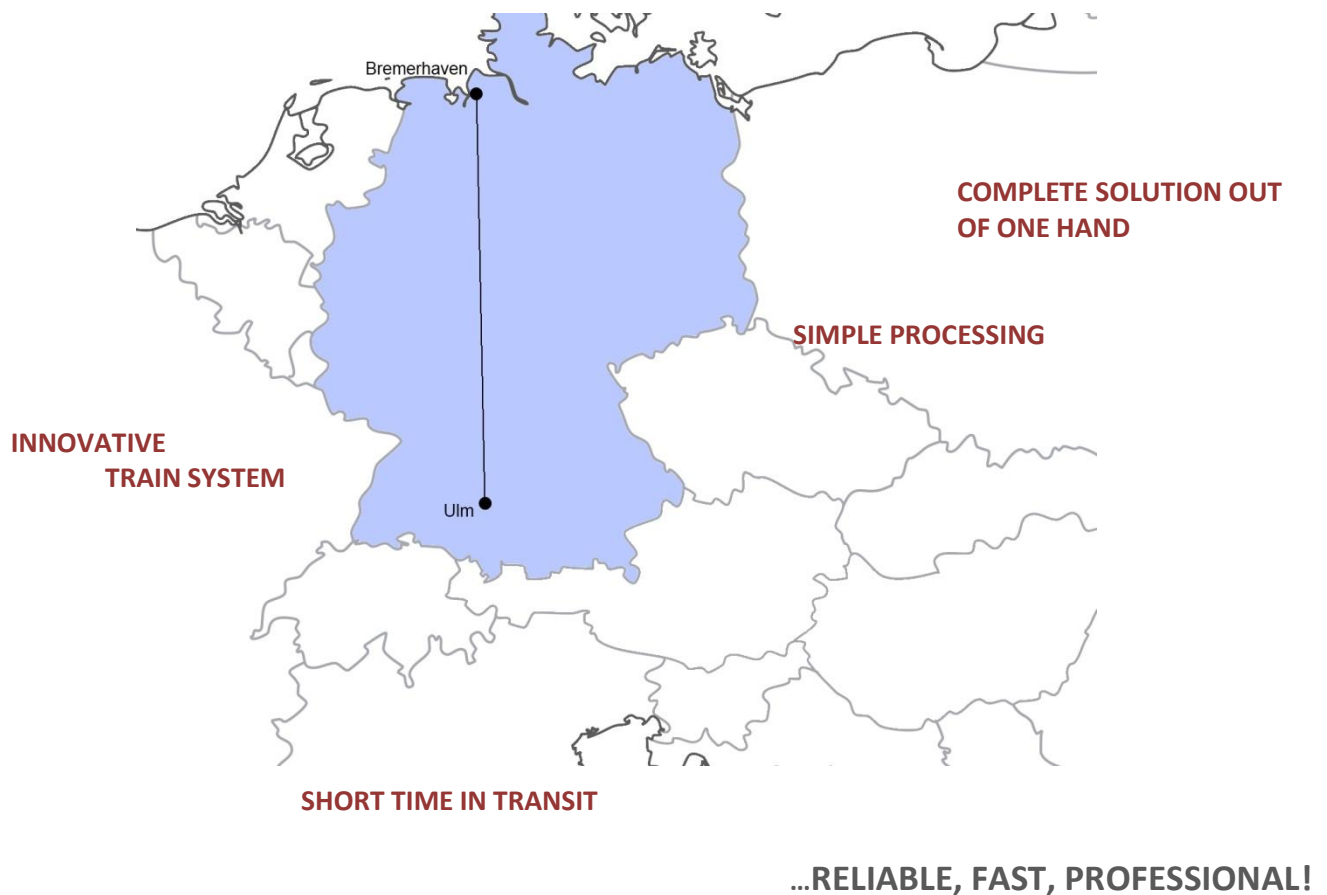

TIMETABLE (16.05.2014)

Product: Bremerhaven Rail Service
Seaport: Bremerhaven
Terminal: Ulm Ubf.

South > North	Monday	Tuesday	Wednesday	Thursday	Friday	Saturday	Sunday
Booking circuit		MON 12:00		WED 12:00		FRI 12:00	
Closing		MON 18:00		WED 18:00		FRI 18:00	
Availability Ulm		WED 07:00		FRI 07:00		MON 05:00	

North > South	Monday	Tuesday	Wednesday	Thursday	Friday	Saturday	Sunday
Booking circuit	FRI 12:00		TUE 12:00		THU 12:00		
Closing	MON 12:00		WED 12:00		FRI 12:00		
Availability Bremerhaven	TUE 08:00		THU 08:00		SAT 08:00		

TIMETABLE (16.05.2014)

Product: Bremerhaven Rail Service
Seaport: Bremerhaven
Terminal: Ulm Ubf.

PRODUCT DESCRIPTION

Fast, reliable, highly competitive – these are the main features of our daily service from Bremerhaven to terminal Ulm v.v., an important hub not only for the neighboring German region, but also in connection with Austrian (Vorarlberg area) and Swiss destinations.