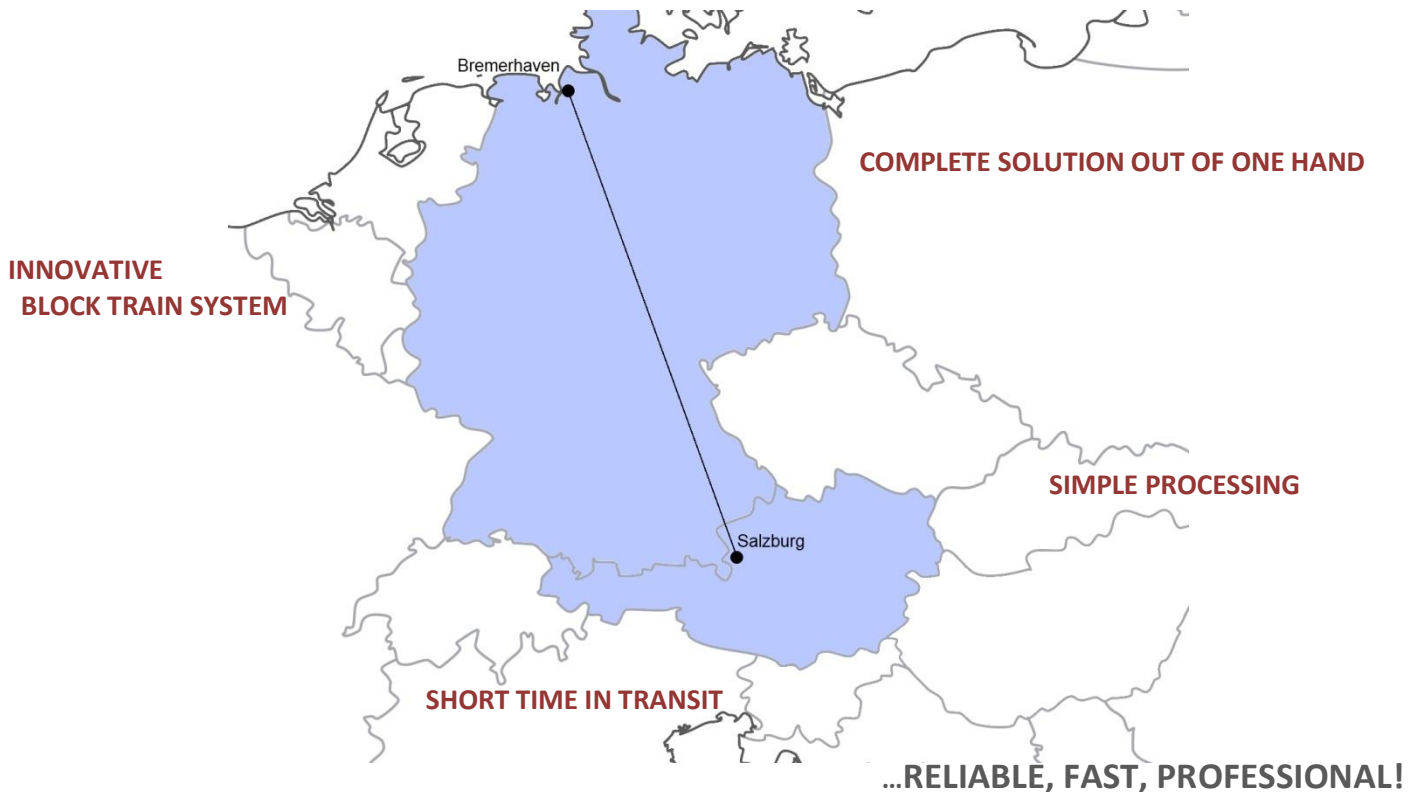

TIMETABLE (12.12.2016)

Product: Bremerhaven Rail Service
Seaport: Bremerhaven
Terminal: Salzburg Hauptbahnhof CCT

North > South	Monday	Tuesday	Wednesday	Thursday	Friday	Saturday	Sunday
Slot CT 2		MON 06:00- MON 12:00	TUE 06:00- TUE 12:00	WED 06:00- WED 12:00	THU 03:00- THU 09:00		SUN 02:00- SUN 08:00
Slot CT 4		MON 06:00 MON 12:00	TUE 02:00- TUE 08:00	WED 02:00- WED 08:00	THU 02:00- THU 08:00		SAT 18:00- SAT 23:59
Arrival Salzburg		WED 04:00	THU 04:00	FRI 04:00	SAT 04:00		MON 04:00

South > North	Monday	Tuesday	Wednesday	Thursday	Friday	Saturday	Sunday
Booking circuit	FRI 11:00	MON 11:00	TUE 11:00	WED 11:00	THU 11:00		
Closing	MON 15:00	TUE 15:00	WED 11:00	THU 15:00	FRI 15:00		
Arrival CT 2	WED 03:00	THU 03:00	THU 21:30	SAT 02:00	SUN 02:00		
Arrival CT 4	WED 02:00	THU 02:00	THU 18:00	SAT 02:00	SAT 18:00		

TIMETABLE (12.12.2016)

Product: Bremerhaven Rail Service
Seaport: Bremerhaven
Terminal: Salzburg Hauptbahnhof CCT

PRODUCT DESCRIPTION

This is our connection between Bremerhaven and Salzburg. By this train we are completing our service range and are providing for You the possibility to transport Your containers not only to and from the west of Austria quickly and for competitive prices but as well to the south of Germany.