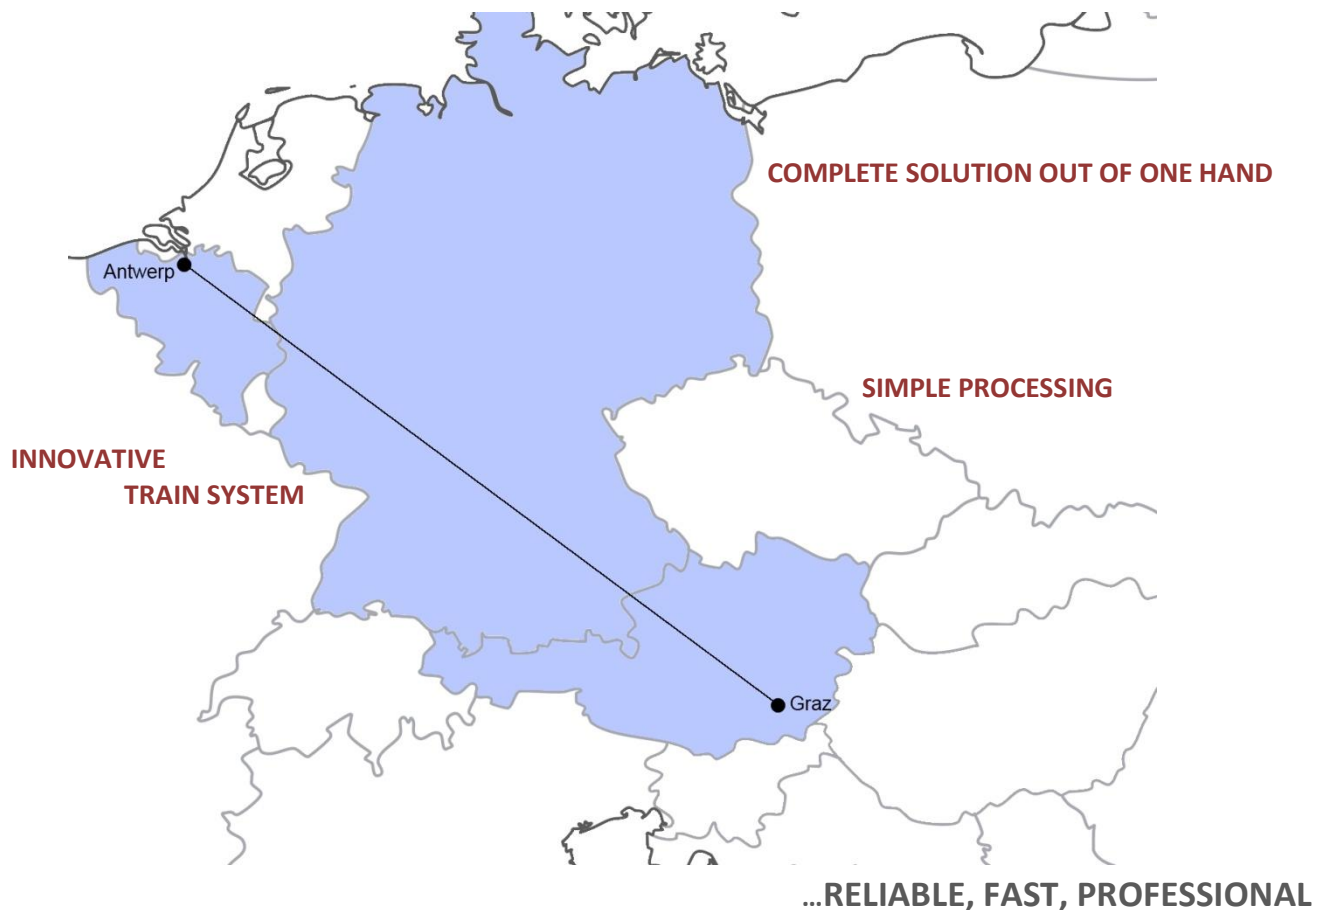

## TIMETABLE (25.04.2013)

**Product:** Antwerp Rail Service  
**Seaport:** Antwerp Mainhub  
**Terminal:** Graz Süd CCT

North> South	Monday	Tuesday	Wednesday	Thursday	Friday	Saturday	Sunday
Booking circuit	MON 12:00	TUE 12:00	WED 12:00	THU 12:00	FRI 12:00		
Closing	MON 18:00	TUE 18:00	WED 18:00	THU 18:00	FRI 18:00		
Departure Antwerp	MON 20:30	TUE 20:30	WED 20:30	THU 20:30	FRI 20:30		
Arrival Graz	<b>FRI 06:00</b>	<b>WED 06:00</b>	<b>WED 06:00</b>	<b>WED 06:00</b>	<b>WED 06:00</b>		

## PRODUCT DESCRIPTION

This is our new connection between one of the most important western seaports - Antwerp and Austria. By this train we are completing our service range enabling us to handle Your imports and exports from and to Styria, a very important economical area in the south, fast, professional and reliable.