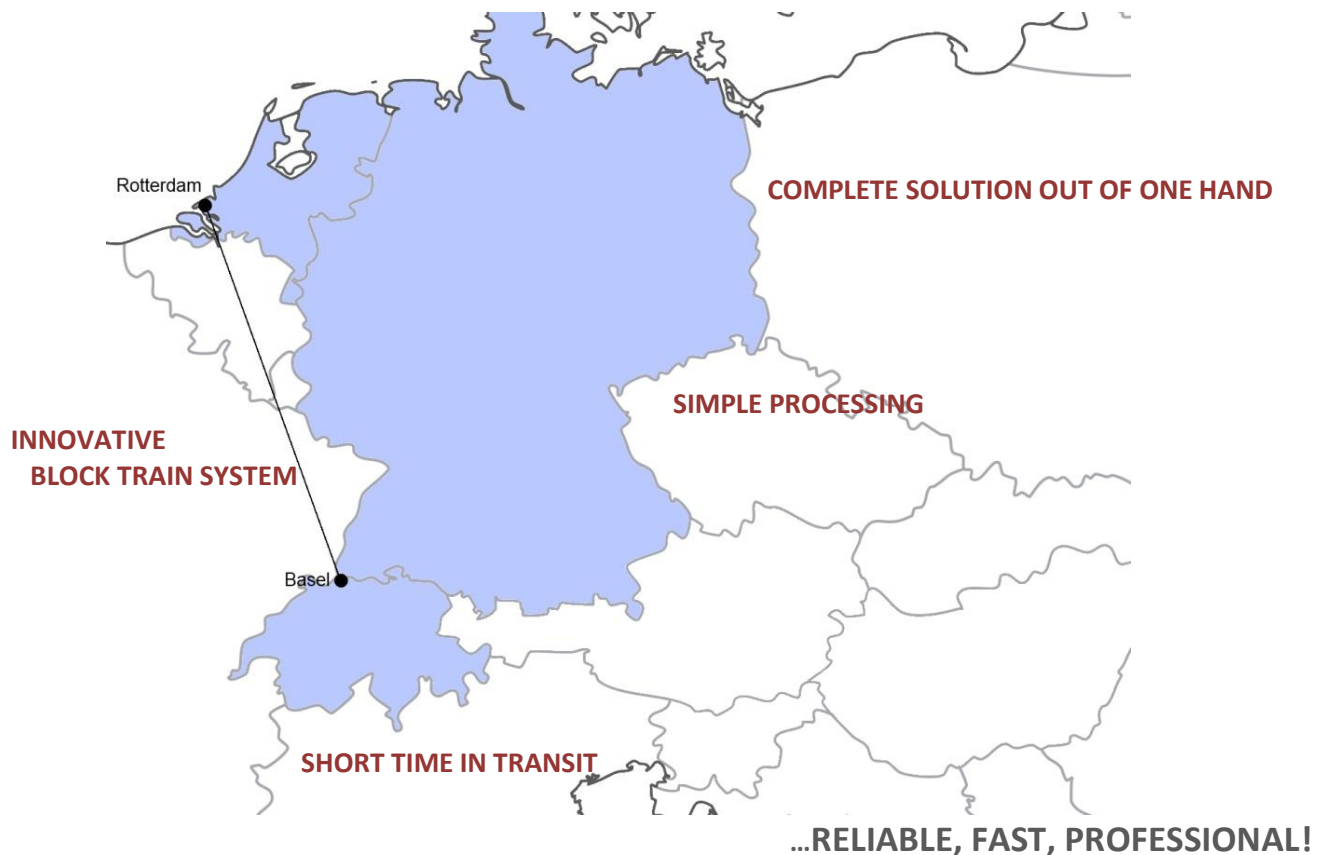

TIMETABLE (15.12.2013)

Product: Erasmus Shuttle
Seaport: Rotterdam RSC / Maasvlakte / Euromax
Terminal: Basel Bad Gbf Ubf

North > South	Monday	Tuesday	Wednesday	Thursday	Friday	Saturday	Sunday
Booking circuit	FRI 12:00			TUE 12:00			
Slot Euromax	SUN 20:00- MON 01:00			WED 21:00- THU 03:00			
Slot Maasvlakte	SAT 22:00- SUN 15:00			WED 04:00- WED 18:00			
Slot RSC	SAT 03:30- SAT 08:00						
Departure Rotterdam	MON 10:33			THU 10:33			
Arrival Basel Bad	TUE 03:00			FRI 03:00			

South>North	Monday	Tuesday	Wednesday	Thursday	Friday	Saturday	Sunday
Booking circuit		MON 12:00			THU 12:00		
Closing		MON 15:00			THU 15:00		
Depart. Basel Bad		TUE 08:30			FRI 08:30		
Slot RSC					SAT 03:30- SAT 08:00		
Slot Maasvlakte		WED 04:00- WED 18:00			SAT 22:00- SUN 15:00		
Slot Euromax		WED 21:00- THU 03:00			SUN 20:00- MON 01:00		

TIMETABLE (15.12.2013)

Product: Erasmus Shuttle
Seaport: Rotterdam RSC / Maasvlakte / Euromax
Terminal: Basel Bad Gbf Ubf

PRODUCT DESCRIPTION

Through this innovative service we provide our customers a fully reliable and environment-friendly connection between Rotterdam and the greater Basel area one of the most important centers of logistic and forwarding industry in Switzerland as well as the economically important Regions of the German South Baden Württemberg and the French Alsace. Feeding lines per rail to/from all operated Swiss railways stations and private sidings are optionally carried out by our so called "Swiss Split" service.