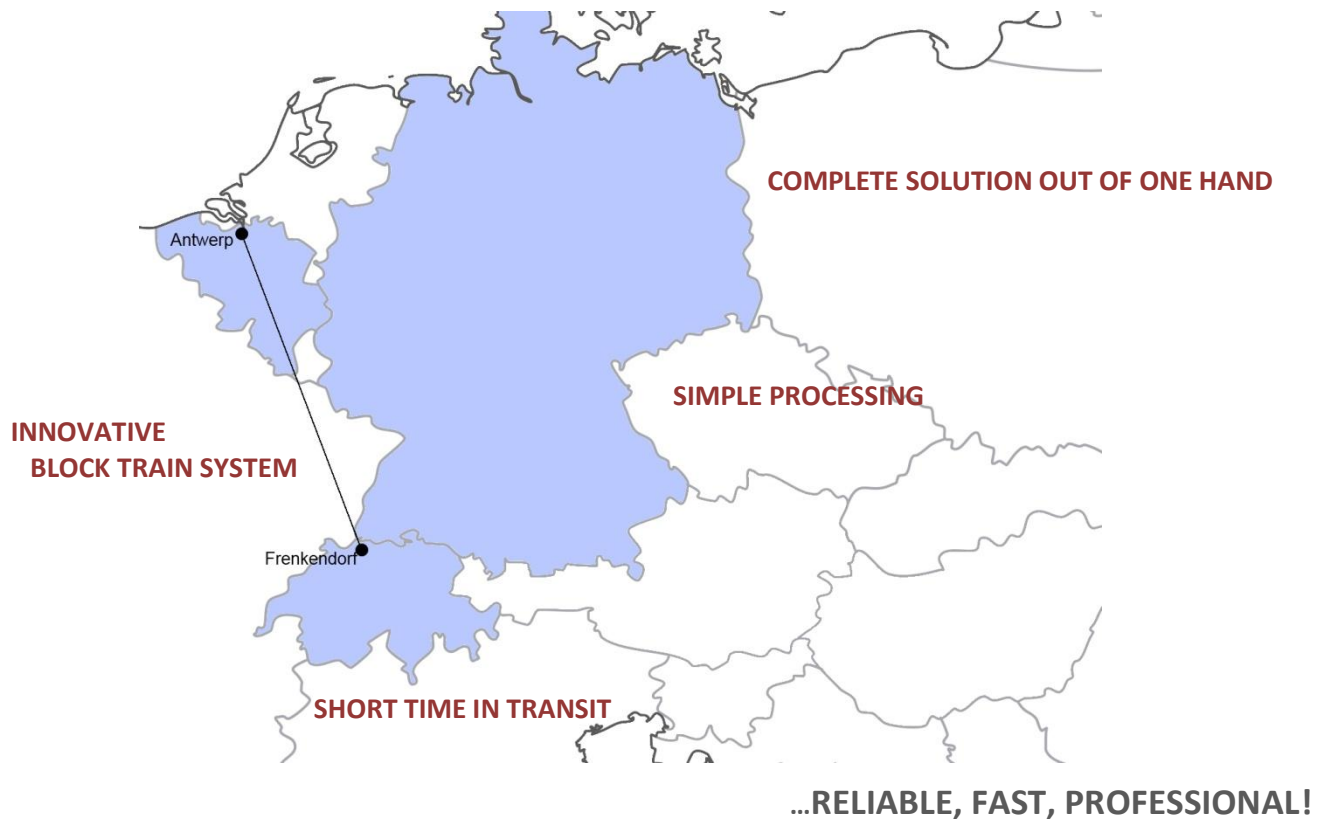

## TIMETABLE (21.10.2013)

**Product:** Brabo Shuttle  
**Seaport:** Antwerp Zomerweg (Link to Q420,Q730,Q869,Q913,Q1700,Q1742)  
**Terminal:** Frenkendorf CT

North > South	Monday	Tuesday	Wednesday	Thursday	Friday	Saturday	Sunday
Booking circuit		FRI 07:00		WED 12:00			
Closing Zomerweg		TUE 07:00		THU 14:00			
Departure Antwerp		TUE 09:25		THU 16:50			
Arrival Frenkendorf CT		<b>WED 12:00</b>		<b>FRI 12:00</b>			

## PRODUCT DESCRIPTION

Through this innovative service we provide our customers a fully reliable and environment-friendly connection between Antwerp and the greater Basel area, one of the most important centers of logistic and forwarding industry in Switzerland. Feeding lines per rail to/from all operated Swiss railway stations and private sidings are being carried out by our so called "Swiss Split" service