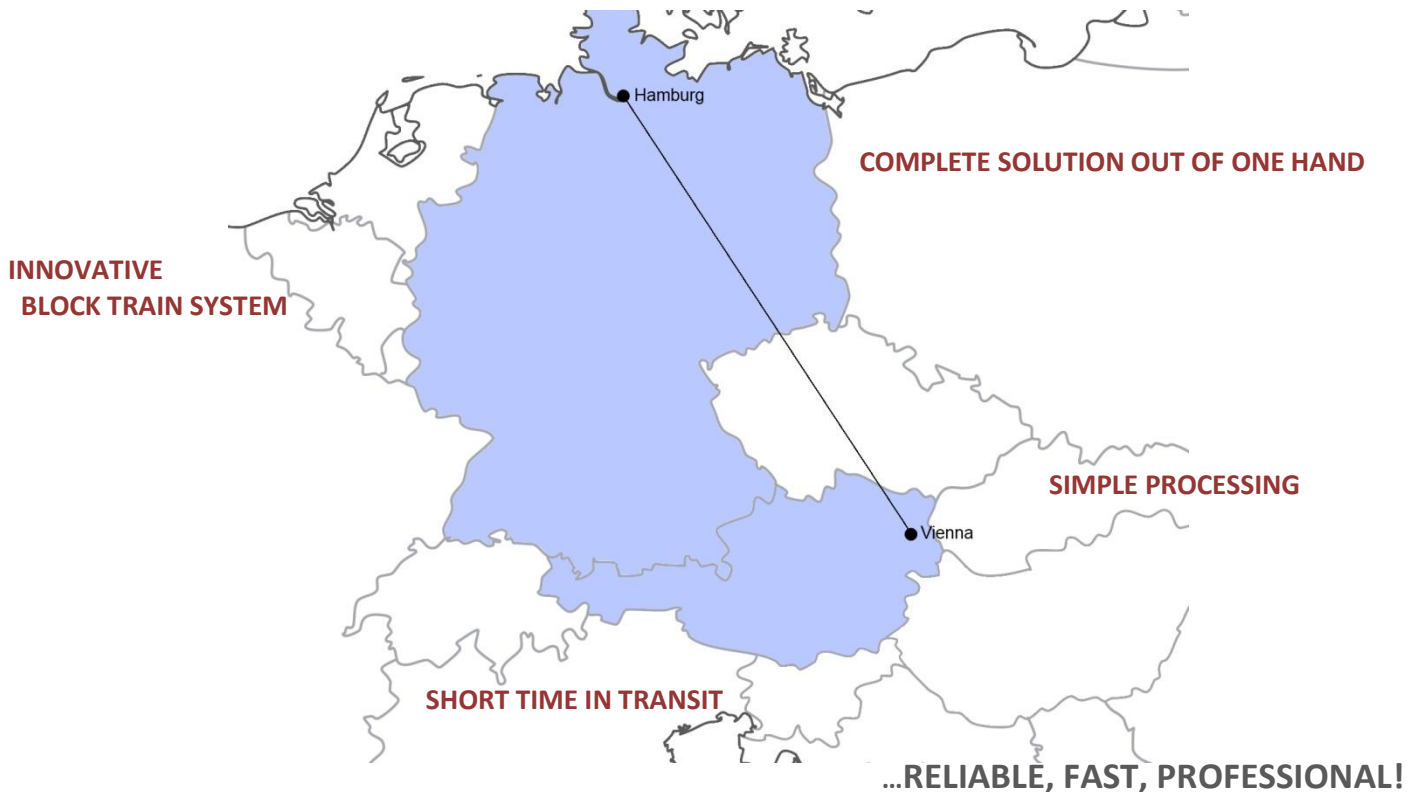

TIMETABLE (11.12.2016)

Product: Austria Container Shuttle
Seaport: Hamburg
Terminal: Wien Freudenuer Hafen CCT / Terminal 1

North > South	Monday	Tuesday	Wednesday	Thursday	Friday	Saturday	Sunday
Slot EKOM	MON 06:00- MON 11:00	MON 22:00- TUE 03:00	TUE 23:00 WED 04:00	WED 21:00- THU 02:00	THU 21:00- FRI 02:00		SAT 12:00- SAT 17:00
Slot CTA		MON 17:45- MON 22:15	TUE 23:45- WED 04:15	THU 01:15- THU 05:45	THU 21:30- FRI 02:00		SAT 14:15- SAT 18:45
Slot CTB	SUN 21:40- MON 02:40	MON 22:40- TUE 03:40	TUE 21:40- WED 02:40	WED 23:00 - THU 04:00	THU 23:59- FRI 05:00		
Arrival Vienna	TUE 10:00	WED 10:00	THU 10:00	FRI 10:00	SAT 10:00		MON 10:00

South > North	Monday	Tuesday	Wednesday	Thursday	Friday	Saturday	Sunday
Booking circuit	FRI 12:00	MON 12:00	TUE 12:00	WED 12:00	THU 12:00	FRI 12:00	
Closing	MON 09:00	TUE 09:00	WED 09:00	THU 09:00	FRI 09:00	FRI 18:00	
Arrival EKOM	TUE 23:00	WED 21:00	THU 21:00	SAT 12:00	MON 06:00	MON 22:00	
Arrival CTA	TUE 23:45	THU 01:15	THU 21:30	SAT 14:15		MON 17:45	
Arrival CTB	TUE 21:40	WED 23:00	THU 23:59		SUN 21:40	MON 22:40	

TIMETABLE (11.12.2016)

Product: Austria Container Shuttle
Seaport: Hamburg
Terminal: Wien Freudenuer Hafen CCT / Terminal 1

PRODUCT DESCRIPTION

This is our self produced block train between the German seaport Hamburg and Vienna. This product is existing already for long time and is well known on the Austrian market for its good quality, competitive prices, high frequency and short times in transit. By this train, which is routed via Passau, we are not only serving Austria but as well our neighboring countries Hungary, Slovakia and the Czech Republic.