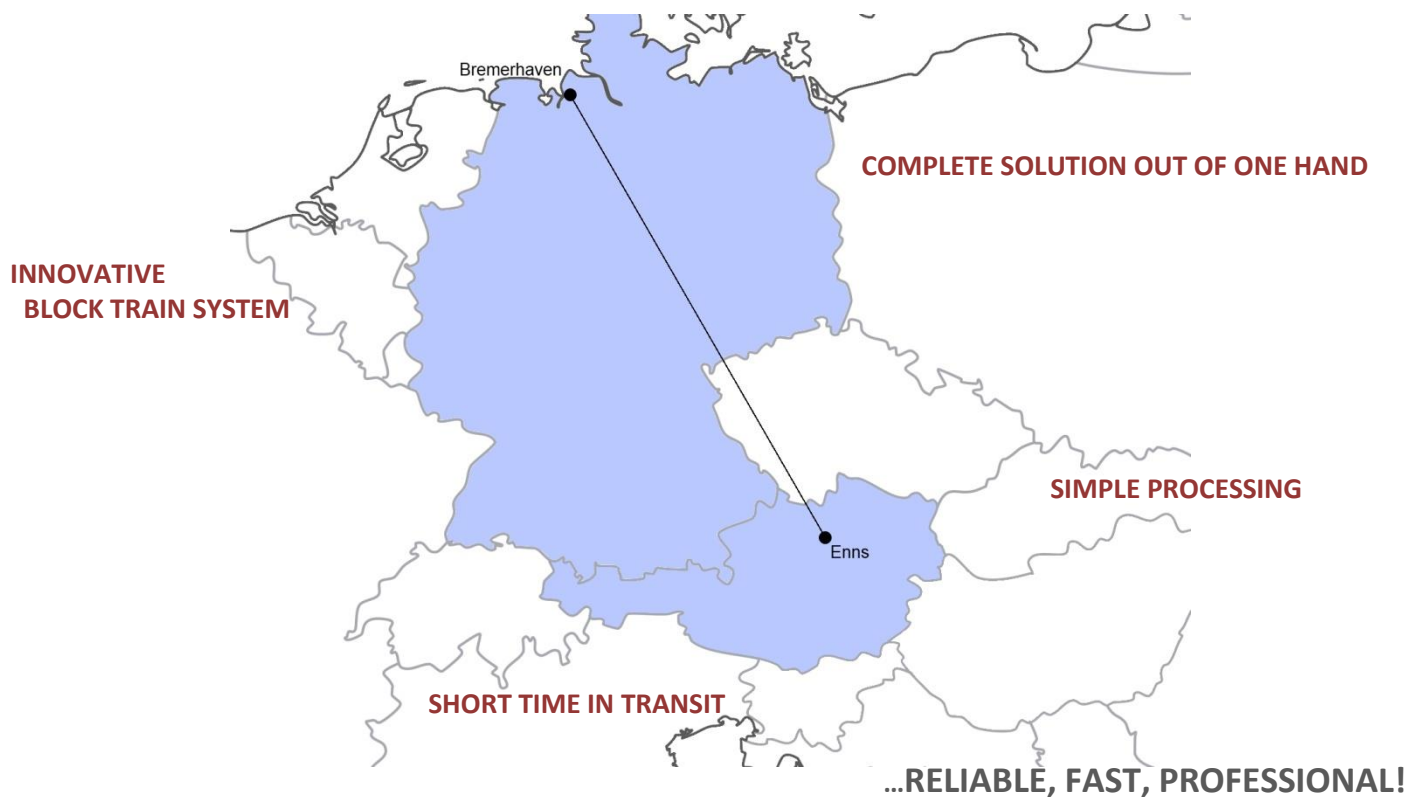

TIMETABLE (21.09.2018)

Product: Austria Container Shuttle
Seaport: Bremerhaven
Terminal: Enns Hafen CCT

North > South	Monday	Tuesday	Wednesday	Thursday	Friday	Saturday	Sunday
loading CT1-4	SUN	MON					FRI
Arrival Enns	TUE 05:00	WED 12:00					MON 05:00

South > North	Monday	Tuesday	Wednesday	Thursday	Friday	Saturday	Sunday
Booking circuit				WED 12:00	THU 12:00		FRI 12:00
Closing				THU 15:00*	FRI 15:00*		FRI 15:00*
Arrival Bremerhaven				FRI 19:00	SUN 05:30		MON 22:00

*without customs clearance the closing time is 5 p.m.

Booking circuit is depending as well on free capacities! Cancellation deadline the working day (MO-FR) before departure at 12 a.m.!
The times given are no delivery dates. Errors and omissions excepted.