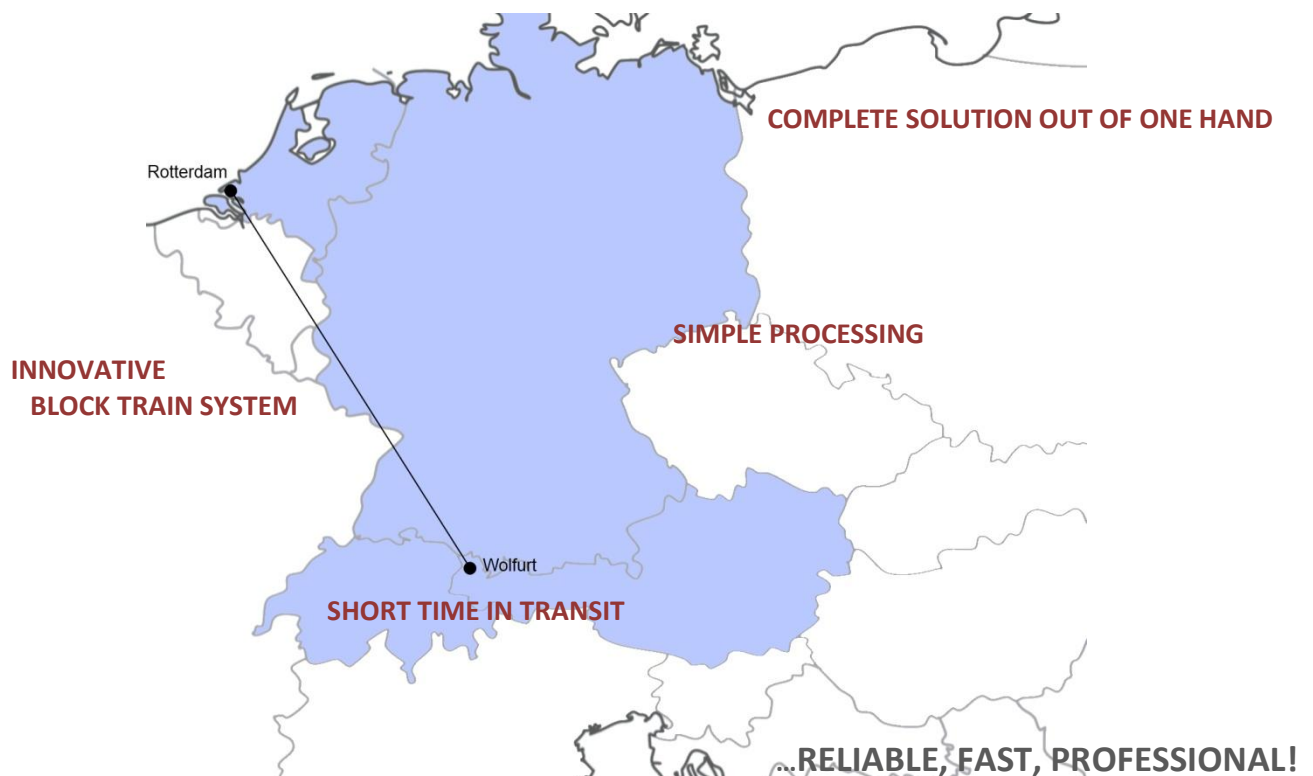

TIMETABLE (18.06.2015)

Product: Rhine Shuttle
Seaport: Rotterdam RSC / Maasvlakte / Euromax
Terminal: Wolfurt CCT

North > South	Monday	Tuesday	Wednesday	Thursday	Friday	Saturday	Sunday
Booking circuit	FRI 12:00	FRI 17:00		TUE 12:00	WED 12:00		
Slot Euromax	SUN 14:00- SUN 19:00	MON 10:30- MON 15:00					
Slot Maasvlakte	SAT 21:00- SUN 10:00	SUN 23:00- MON 07:00		WED 21:00- THU 07:00	THU 21:00- FRI 07:00		
Slot RSC	MON 08:30- MON 12:00	TUE 09:00- TUE 12:30		WED 13:00- WED 16:15	THU 14:00- THU 17:00		
Slot APM2	SAT 14:00- SAT 19:00						
Departure Rotterdam	MON 15:00	TUE 15:00		THU 15:00	FRI 15:00		
Arrival Wolfurt	TUE 19:00	THU 19:00		TUE 19:00	TUE 19:00		

South>North	Monday	Tuesday	Wednesday	Thursday	Friday	Saturday	Sunday
Booking circuit			TUE 09:00		THU 09:00		
Closing			TUE 14:00*		THU 14:00*		
Departure Wolfurt			WED 02:00		FRI 02:00		
Slot RSC			THU 14:00- THU 17:30		MON 08:30- MON 12:00		
Slot Maasvlakte			THU 20:00- FRI 10:00		SAT 21:00- SUN 10:00		
Slot Euromax			SUN 14:00- SUN 19:00		SUN 14:00- SUN 19:00		
Slot APM2					SAT 14:00- SAT 19:00		

TIMETABLE (18.06.2015)

Product: Rhine Shuttle
Seaport: Rotterdam RSC / Maasvlakte / Euromax
Terminal: Wolfurt CCT

PRODUCT DESCRIPTION

Through this innovative blocktrain service we provide our customers a fully reliable and environment-friendly connection between Rotterdam and the greater Vorarlberg area, which is one of the most important economic centers in Austria. Feeding lines per rail to/from Austrian sidings.