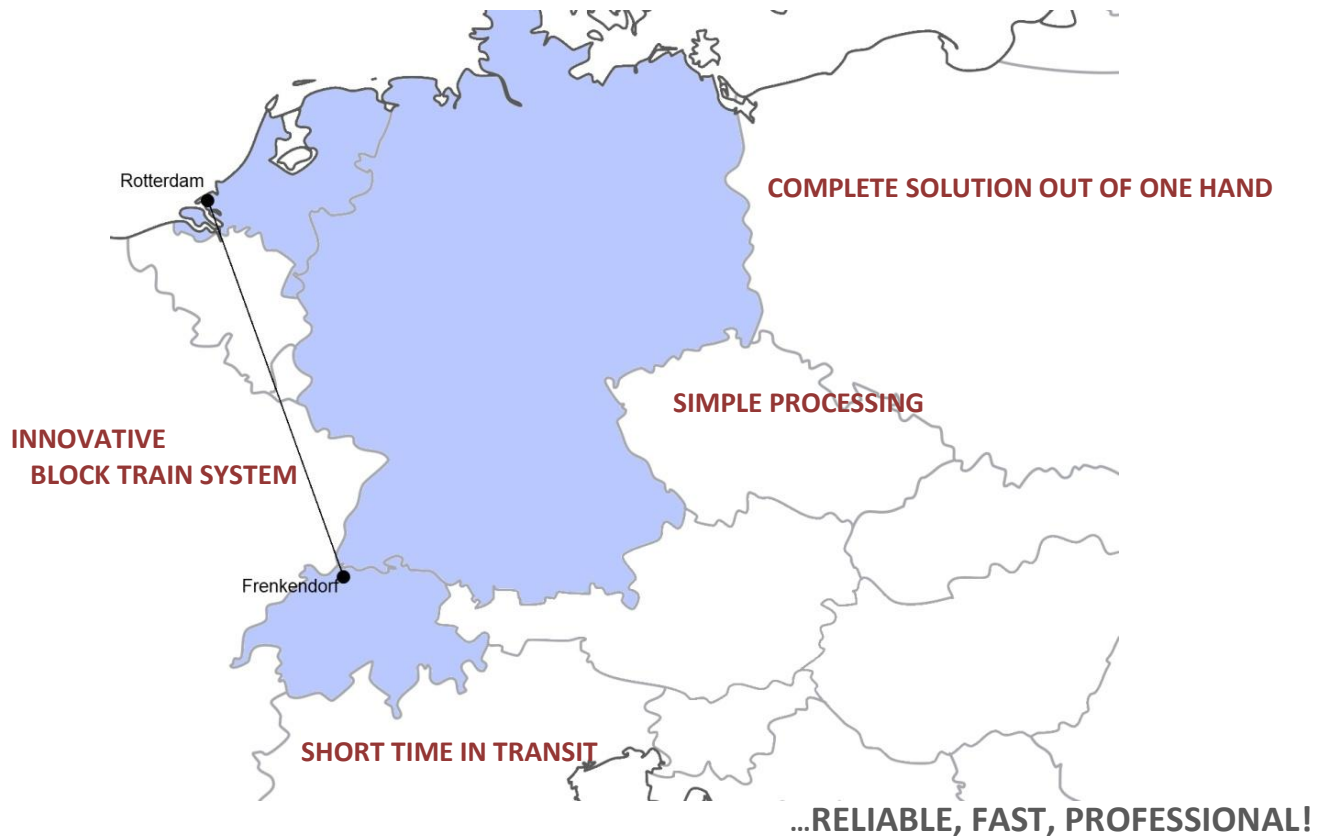

TIMETABLE (12.06.2014)

Product: Rhine Shuttle Basel
Seaport: Rotterdam RSC / Maasvlakte / Euromax
Terminal: Frenkendorf CT

North > South	Monday	Tuesday	Wednesday	Thursday	Friday	Saturday	Sunday
Booking circuit			MON 12:00		WED 12:00		THU 12:00
Slot Euromax							
Slot Maasvlakte			TUE 20:00- WED 06:00		THU 20:00- FRY 10:00		FRI 21:00- SAT 11:00
Slot RSC			TUE 13:45- TUE 17:00		THU 14:00- THU 17:30		SAT 14:15- SAT 19:00
Departure Rotterdam			WED 18:03		FRI 12:00		SUN 18:03
Arrival Frenkendorf CT			THU 12:00		SAT 07:00		MON 12:00

TIMETABLE (12.06.2014)

Product: Rhine Shuttle Basel
Seaport: Rotterdam RSC / Maasvlakte / Euromax
Terminal: Frenkendorf CT

PRODUCT DESCRIPTION

Through this innovative overnight service we provide our customers a fully reliable and environment-friendly connection between Rotterdam and the greater Basel area, one of the most important centers of logistic and forwarding industry in Switzerland. Feeding lines per rail to/from all operated Swiss railway stations and private sidings are being carried out by our so called "Swiss Split" service