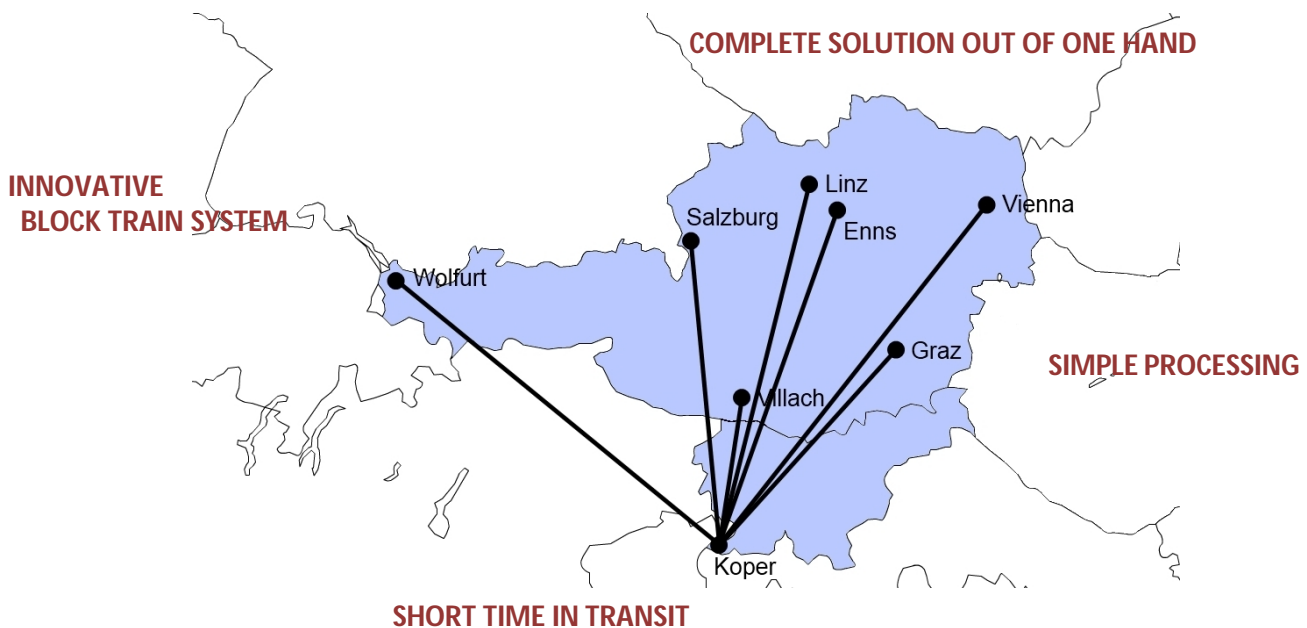

TIMETABLE (01.01.2017)

Product: Koper Rail Service
Seaport: Koper Luka
Terminal: Villach Süd CCT

South > North	Monday	Tuesday	Wednesday	Thursday	Friday	Saturday	Sunday
Booking circuit	FRI 12:00	MO 12:00	TUE 12:00	WED 12:00	THU 12:00		
Closing	MON 15:00	TUE 15:00	WED 15:00	THU 15:00	FRI 15:00		
Departure Koper	MON 18:00	TUE 18:00	WED 18:00	THU 18:00	FRI 18:00		
Arrival Villach	TUE 10:00	WED 10:00	THU 10:00	FRI 10:00	SAT 10:00		

... RELIABLE, FAST, PROFESSIONAL!

North > South	Monday	Tuesday	Wednesday	Thursday	Friday	Saturday	Sunday
Booking circuit	FRI 12:00	MO 12:00	TUE 12:00	WED 12:00	THU 12:00		
Closing	MON 12:00	TUE 12:00	WED 12:00	THU 12:00	FRI 12:00		
Departure Villach	MON 18:00	TUE 18:00	WED 18:00	THU 18:00	FRI 18:00		
Arrival Koper	TUE 10:00	WED 10:00	THU 10:00	FRI 10:00	SAT 10:00		

TIMETABLE (01.01.2017)

Product: Koper Rail Service
Seaport: Koper Luka
Terminal: Villach Süd CCT

PRODUCT DESCRIPTION

This regular train service connects the Port of Koper with the important industrial and economical area of Carinthia. It is not only an environment-friendly connection to/from terminal Villach Süd, but also a fast and competitive one. Via Villach other terminals in Austria can be reached as well.